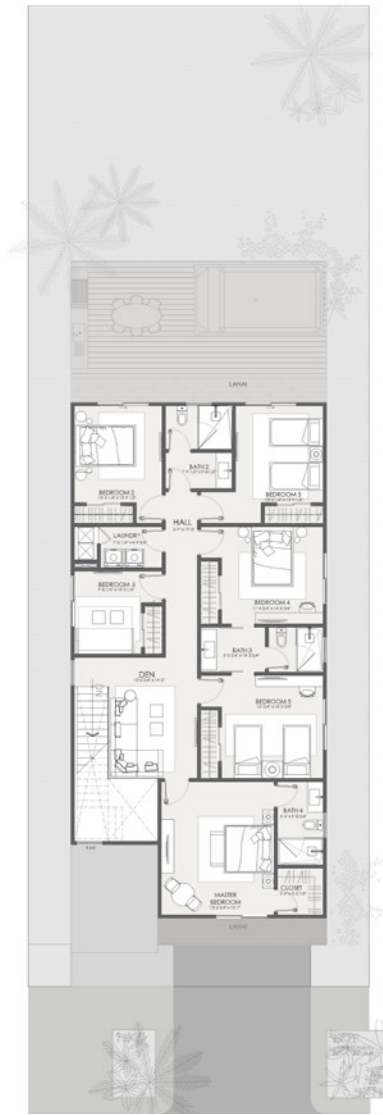

FIRST FLOOR

SECOND FLOOR

SINGLE FAMILY HOMES 8 BEDROOM

Interior: 3,618.60 SQ.FT.

Exterior: 556.40 SQ.FT.

Total: 4,175.00 SQ.FT.
